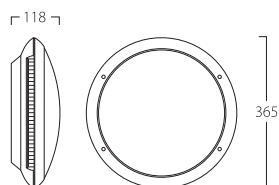

Options & Accessories

Code

Emergency Lighting Version

3 hour emergency version

Suffix /SC3

NB 2 x 26W Emergency versions are suitable for outdoor use only

Corona 1 26W, 2x26W Opal Cover

Corona 1 26W, 2x26W Frosted Cover