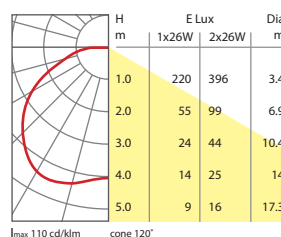

Options & Accessories

Code

Emergency Lighting Version

3 hour emergency version

Suffix /SC3

NB 2 x 26W Emergency versions are suitable for outdoor use only

Corona 1 26W, 2x26W Opal Cover

Corona 1 26W, 2x26W Frosted Cover