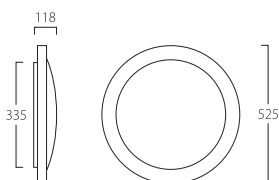

Corona 2

powerlite®

28W, 38W & 55W TC-DD
Surface and Pendant Mounted Luminaire

Aluminium housing and trim with opal polycarbonate clip in cover for 28, 38 and 55W 2D lamps.

- High Frequency electronic control gear as standard
- Polycarbonate cover
- 3500K lamp included
- Attractive spill light feature

Lamp (Inc.)	White	Brass	Chrome	Steel
28W TC-DD	TLC28HF	TLC29HF	TLC30HF	TLC31HF
38W TC-DD	TLC38HF	TLC39HF	TLC40HF	TLC41HF
55W TC-DD	TLC55HF	TLC59HF	TLC60HF	TLC61HF

Options & Accessories **Code**

Emergency Lighting Version
3 hour maintained emergency version 28W & 38W only
The emergency module and batteries are fully integral. Suffix /SC3

28W versions suitable for high ambient temperatures Ta 35 max.
38W versions Ta 30 max.

Pendant Unit
Corona 2 with pendant mounting kit
Adjustable length (1.5m max) with 3 core cable. Suffix /PK

Semi-recessing Kit Suffix /RK

**55W, 38W & 28W
Opal Cover**

H m	55W	E Lux 38W	28W	Dia m
1.0	548	401	315	2.9
2.0	137	100	79	5.7
3.0	60	45	35	8.5
4.0	34	25	20	11.4
5.0	22	16	13	14.3

I_{max} 145 cd/klm cone 110°