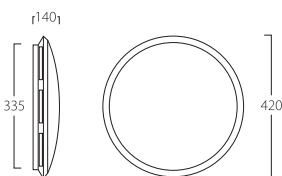

Corona 3

28W & 38W TC-DD Surface and Pendant Mounted Luminaire with halo effect

Aluminium housing and opal polycarbonate clip in cover for 28W and 38W 2D lamps.

- Choice of different coloured filters provide attractive halo effect
- High Frequency control gear as standard
- Polycarbonate cover
- 3500K lamp included

Pendant Unit	
Corona 3 with pendant mounting kit	Suffix /PK
Adjustable length (1.5m max) with 3 core cable.	

Semi-recessing Kit	Suffix /RK
---------------------------	------------