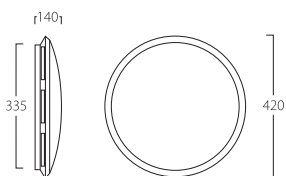

Semi-recessing Kit

Suffix /RK