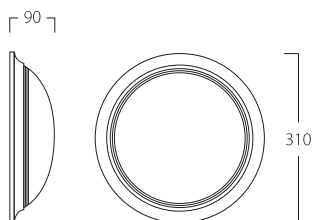

- IP44 protection for use in bathrooms Zone 2
- Injection moulded polycarbonate with choice of snap on opal or prismatic cover
- Available in 3 trim finishes
- Corona 5 available with integral maintained emergency
- Supplied complete with 3500K lamp

### Corona 6 38W, 28W & 16W Prismatic Cover

H m	E Lux			Dia m
	38W	28W	16W	
1.0	487	352	190	3.4
2.0	122	88	48	6.9
3.0	54	39	21	10.4
4.0	30	22	12	14
5.0	19	14	8	17.3

I<sub>max</sub> 171 cd/klm cone 120°