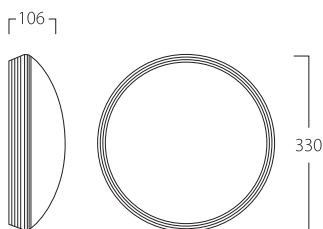

Corona 7

16W, 28W & 38W TC-DD Surface Mounted Luminaire

Slim, versatile, compact fluorescent luminaires excellent in corridors, waiting and changing rooms, porches, toilets, bars etc.

- IP44 protection for use in bathrooms Zone 2
- Injection moulded white base in polycarbonate with snap on opal or clear prismatic covers
- Supplied complete with energy saving 3500K TC-DD lamp

Lamp	High Frequency		Switchstart	
	Opal	Prismatic	Opal	Prismatic
16W TC-DD	PDR417HF	PDX417HF	PDR417	PDX417
28W TC-DD	PDR429HF	PDX429HF	PDR429	PDX429
38W TC-DD	PDR439HF	PDX439HF	PDR439	PDX439

Options & Accessories **Code**

Emergency Lighting Version SC3	
Maintained self-contained, 3-hour emergency versions available 16W & 28W versions only The emergency module and batteries are fully integral.	Suffix /SC3
Power Factor Correction	
Available as an optional extra for Switchstart versions	Suffix /PF