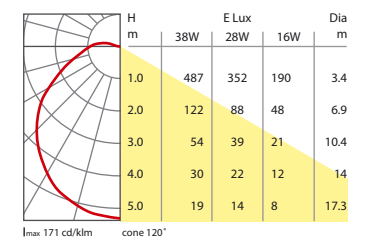

Corona 6 38W, 28W & 16W Prismatic Cover