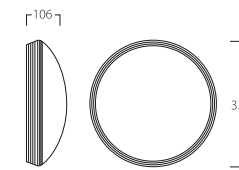

Corona 7 & 8

Surface Mounted Luminaires

Slim, versatile, compact fluorescent luminaires excellent in corridors, waiting and changing rooms, porches, toilets, bars etc.

- IP44 protection for use in bathrooms Zone 2
- Injection moulded white base in polycarbonate with snap on opal or clear prismatic covers
- Supplied complete with energy saving 3500K TC-DD lamp

Corona 7

Lamp	High Frequency		Switchstart	
	Opal	Prismatic	Opal	Prismatic
16W TC-DD	PDR417HF	PDX417HF	PDR417	PDX417
28W TC-DD	PDR429HF	PDX429HF	PDR429	PDX429
38W TC-DD	PDR439HF	PDX439HF	PDR439	PDX439

Options

Emergency Lighting Version Suffix /SC3
Maintained self-contained, 3-hour emergency versions available
The emergency module and batteries are fully integral.

Power Factor Correction Suffix /PF
Available as an optional extra for switchstart versions

Corona 8

Lamp	High Frequency		Switchstart	
	Opal	Prismatic	Opal	Prismatic
16W TC-DD	PDR617HF	PDX617HF	PDR617	PDX617

Options

Emergency Lighting Version EM3 Suffix /EM3
Maintained 3-hour emergency versions are supplied with the emergency module and batteries in a separate steel enclosure connected to the luminaire via 0.5m flexible conduit wiring harness.

Power Factor Correction Suffix /PF
Available as an optional extra for switchstart versions