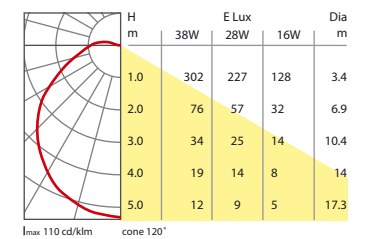

Trim	High Frequency		Switchstart	
	Opal	Prismatic	Opal	Prismatic
Chrome Trim	PDR718HF	PDX718HF	PDR718	PDX718
White Trim	PDR717HF	PDX717HF	PDR717	PDX717
Brass Trim	PDR716HF	PDX716HF	PDR716	PDX716

Emergency Lighting Version EM3 Suffix /EM3
Maintained 3-hour emergency versions are supplied with the emergency module and batteries in a separate steel enclosure connected to the luminaire via 0.5m flexible conduit wiring harness.

Power Factor Correction Suffix /PF
Available as an optional extra for all fluorescent versions

Corona 5 38W, 28W & 16W Opal Cover