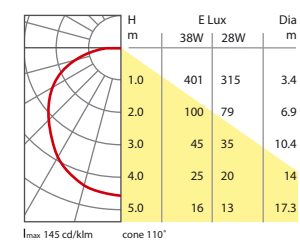

38W & 28W