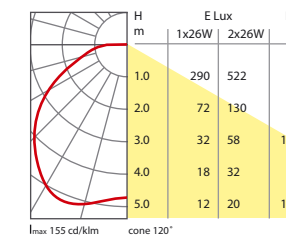

Options & Accessories

Emergency Lighting Version	Code
3 hour emergency version (pg 190)	Suffix /SC3

Corona 1 26W, 2x26W Opal Cover

I_{max} 110 cd/klm cone 120°

Corona 1 26W, 2x26W Frosted Cover

I_{max} 155 cd/klm cone 120°