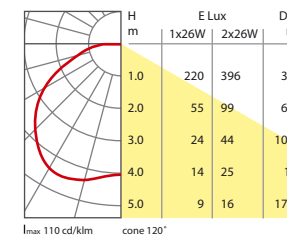

Options & Accessories

Emergency Lighting Version	Code
3 hour emergency version (pg 190)	Suffix /SC3

Corona 1 26W, 2x26W Opal Cover