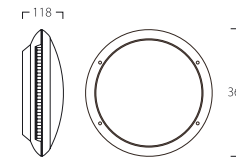

Corona 1

Surface Mounted IP54 Compact Fluorescent Luminaires

Superior quality luminaire with die-cast aluminium base and impact resistant opal or frosted polycarbonate cover.

- Suitable for interior and exterior use
- Complete with 3000k lamp(s)
- Switchstart or High Frequency control gear options
- Attractive spill light feature