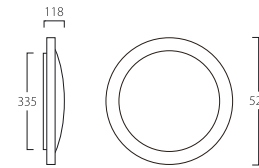

Corona 2

Surface and Pendant Mounted Luminaire

Aluminium housing and trim with opal polycarbonate clip in cover for 28, 38 and 55W 2D lamps.

- High Frequency electronic control gear as standard
- Polycarbonate cover
- 3500K lamp included
- Attractive spill light feature

Lamp (Inc.)	White	Brass	Chrome	Steel
28W TC-DD	TLC28HF	TLC29HF	TLC30HF	TLC31HF
38W TC-DD	TLC38HF	TLC39HF	TLC40HF	TLC41HF
55W TC-DD	TLC55HF	TLC59HF	TLC60HF	TLC61HF

Options & Accessories

Emergency Lighting Version
3 hour maintained emergency version (pg 190)
The emergency module and batteries are fully integral. Suffix /SC3

Pendant Unit
Corona 2 with pendant mounting kit
Adjustable length (1.5m max) with 3 core cable. Suffix /PK

Semi-recessing Kit Suffix /RK

55W, 38W & 28W Opal Cover

H m	E Lux			Dia m
	55W	38W	28W	
1.0	548	401	315	2.9
2.0	137	100	79	5.7
3.0	60	45	35	8.5
4.0	34	25	20	11.4
5.0	22	16	13	14.3

I_{max} 145 cd/klm cone 110°