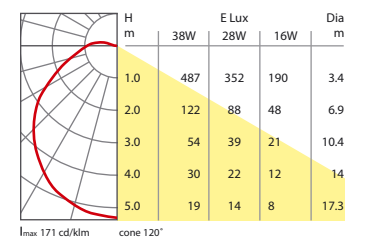

Corona 8 38W, 28W & 16W
Prismatic Cover