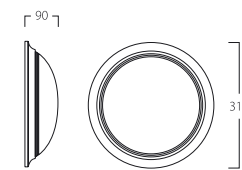

Corona 6

- Supplied complete with 3500K lamp