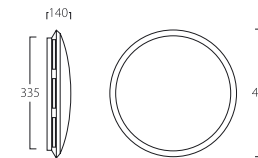

I_{max} 145 cd/klm cone 110°

Corona 3

Surface and Pendant Mounted Luminaire

Aluminium housing and opal polycarbonate clip in cover for 28W and 38W 2D lamps.

- Choice of different coloured filters provide attractive halo effect
- High Frequency control gear as standard
- Polycarbonate cover
- 3500K lamp included