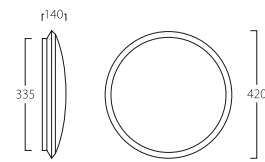

Corona 4

Surface and Pendant Mounted Luminaire

Aluminium housing and opal polycarbonate clip in cover for 28W and 38W 2D lamps.

- High Frequency control gear as standard
- Polycarbonate UV stabilised cover
- Available wattage: 1x28W, 1x38W TC-DD
- 3500K lamp included