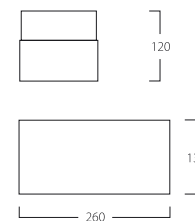

Corona 10

- B22d lampholder for 75W (max) GLS lamp or 20W (max) integrated compact fluorescent lamp
- Black polycarbonate body with white opal polycarbonate cover

Code

PDB100