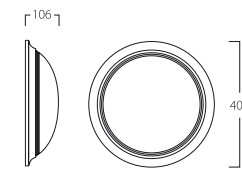

Corona 5

- Supplied complete with 3500K lamp