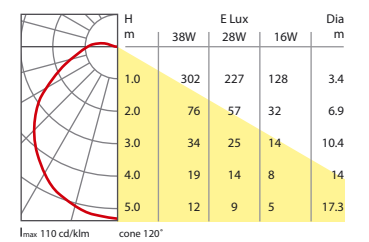

Options

Emergency Lighting Version EM3 Suffix /EM3
Maintained 3-hour emergency versions are supplied with the emergency module and batteries in a separate steel enclosure connected to the luminaire via 0.5m flexible conduit wiring harness.

Power Factor Correction Suffix /PF
Available as an optional extra for switchstart versions

Corona 7 38W, 28W & 16W
Opal Cover