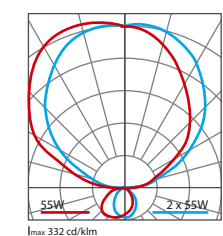

Lamp (Not Inc.)	Code
1x55W TC-L	EFS155
2x55W TC-L	EFS255

Options & Accessories	Code

Emergency Lighting Version
3 hour emergency version
The emergency module and batteries are fully integral.   Suffix /SC3

Lighting Controls For Energy Saving (pg 188)
High frequency dimming version   Suffix /HFD

'With Lamp' Option   Available to special order

1x55W & 2x55W TC-L