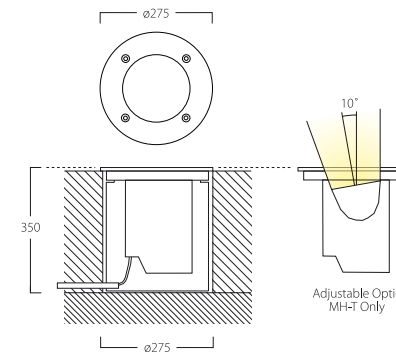

- Stainless steel and die-cast aluminium constructed lamp housing with PP recessed housing
- IP67 silicone seal
- Tempered clear or frosted glass
- Maximum load 2000kg at 12mph
- G12 versions have adjustable optic for asymmetric distribution $\pm 10^\circ$
- Compact Fluorescent version for instant strike and white light

- Stainless steel and die-cast aluminium constructed lamp housing with PP recessed housing
- IP67 silicone seal
- Tempered clear or frosted glass
- Maximum load 2000kg at 12mph

35W CD-TC Clear Glass

35W CD-TC Frosted Glass