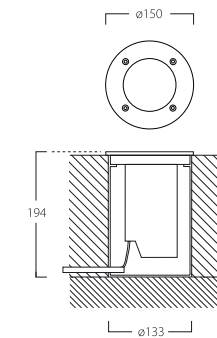

LED Colour	Clear Glass	Frosted Glass
White	PUT30	PUS30
Green	PUT31	PUS31
Red	PUT32	PUS32
Blue	PUT33	PUS33