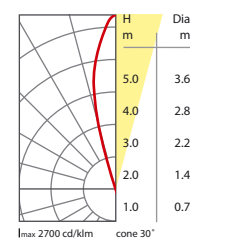

- Stainless steel and die-cast aluminium constructed lamp housing with PP recessed housing
- IP67 silicone seal
- Tempered clear or frosted glass
- Maximum load 2000kg at 12mph

35W CD-TC Clear Glass

35W CD-TC Frosted Glass