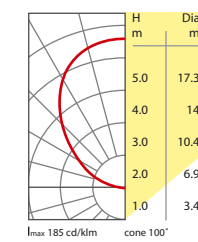

Frosted Glass