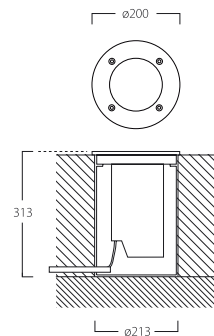

- Stainless steel and die-cast aluminium constructed lamp housing with PP recessed housing
- IP67 silicone seal
- Tempered clear or frosted glass
- Maximum load 2000kg at 12mph

35W CD-TC Clear Glass

35W CD-TC Frosted Glass