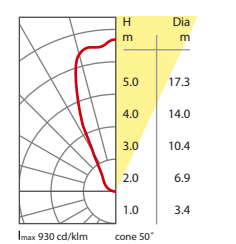

- Stainless steel and die-cast aluminium constructed lamp housing with PP recessed housing
- IP67 silicone seal
- Tempered clear or frosted glass
- Maximum load 2000kg at 12mph

35W CD-TC Clear Glass

35W CD-TC Frosted Glass