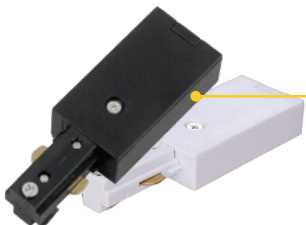

KEY FEATURES

TR-S

TR-DE

TR-LE

TR-T

TR-L