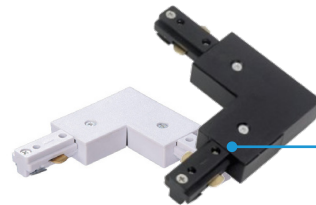

# SINGLE CIRCUIT

Our Single Circuit Track is made of extruded aluminium with powder coated finish. The modular structure of the system makes it easy to extend and adapt to various needs. Modular dimensions help designers fit the system into the appropriate space.

## TRACK ACCESSORIES

Code	Item	Black	White
TR-T	T Connector	-B	-W
TR-L	L Connector	-B	-W
TR-S	Straight Connector	-B	-W
TR-DE	Dead End	-B	-W
TR-LE	Live End	-B	-W

# KEY FEATURES

**TR-S**

**TR-DE**

**TR-LE**

**TR-T**

**TR-L**