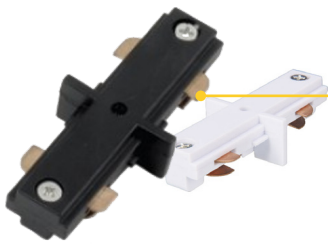

KEY FEATURES

TR-S