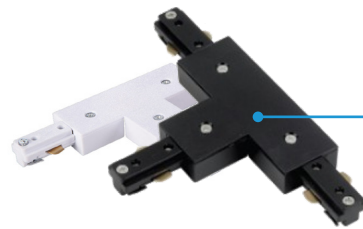

# SINGLE CIRCUIT

Our Single Circuit Track is made of extruded aluminium with powder coated finish. The modular structure of the system makes it easy to extend and adapt to various needs. Modular dimensions help designers fit the system into the appropriate space.

## TRACK ACCESSORIES

Code	Item	Black	White
TR-T	T Connector	-B	-W
TR-L	L Connector	-B	-W
TR-S	Straight Connector	-B	-W
TR-DE	Dead End	-B	-W
TR-LE	Live End	-B	-W

# KEY FEATURES

**TR-S**

**TR-DE**

**TR-LE**

**TR-T**

**TR-L**