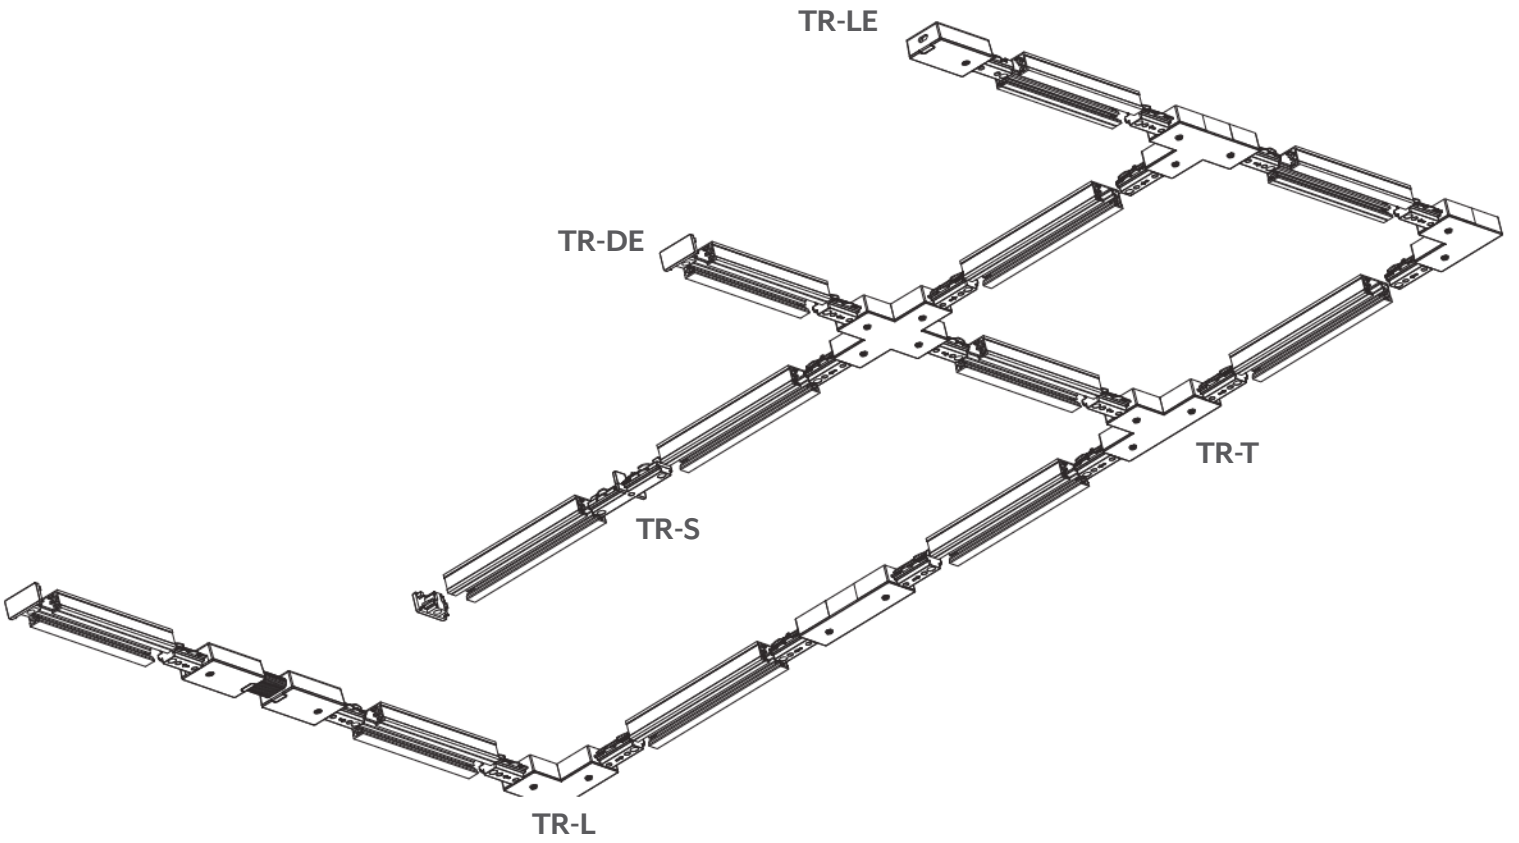

KEY FEATURES

TR-S

TR-DE