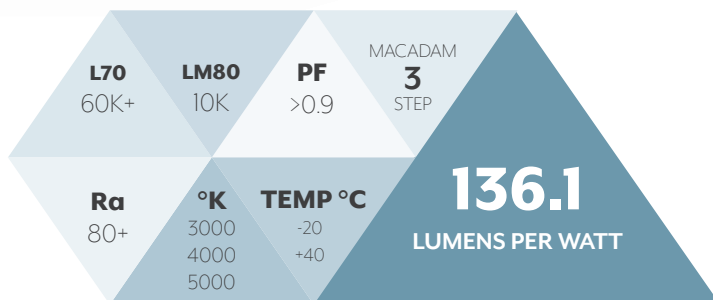

HYDRALED4

- LED
- IP65
- SON
EQUIVALENT
- 5
YEAR
WARRANTY

Suitable as an area floodlight or when fitted with the 400mm arm, a very effective outdoor signlight.

FEATURES

- Compact polycarbonate signlight
- 3K, 4K & 5K LED options
- 400mm side arm available

LED CHARACTERISTICS

TECHNICAL DETAIL

| Part Number | Description | Replaces | Weight (kg) | No. Per 10A Breaker | Inrush Current (A) | Circuit Watts (W) | Board Lumens | Luminaire Lumens | LI/cW |
|-------------|-------------------|------------|-------------|---------------------|--------------------|-------------------|--------------|------------------|-------|
| H4LB32705K | 10W LED Signlight | 1 x 26W PL | 0.87 | 100 | 8A 80µs | 10 | 1361 | 1211 | 121.1 |
| H4LW32705K | 10W LED Signlight | 1 x 26W PL | 0.87 | 100 | 8A 80µs | 10 | 1361 | 1211 | 121.1 |

OPTIONS AND ACCESSORIES

- PC Integral Photocell
- PSL400 400mm Sign Arm
- PSL20 BESA Mounting Kit
- 3K 3000K Colour Temperature
- 5K 5000K Colour Temperature

DIMENSIONS

PHOTOMETRIC

HYDRALED4 KEY FEATURES

IP65 rated body