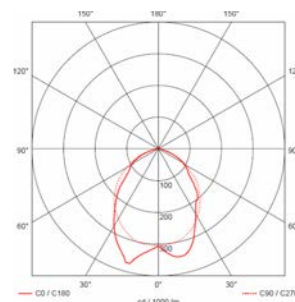

LED CHARACTERISTICS

TECHNICAL DETAIL

| Part Number | Description | Replaces | Weight (kg) | No. Per 10A Breaker | Inrush Current (A) | Circuit Watts (W) | Board Lumens | Luminaire Lumens | LI/cW |
|-------------|-------------------|------------|-------------|---------------------|--------------------|-------------------|--------------|------------------|-------|
| H4LB32705K | 10W LED Signlight | 1 x 26W PL | 0.87 | 100 | 8A 80µs | 10 | 1361 | 1211 | 121.1 |
| H4LW32705K | 10W LED Signlight | 1 x 26W PL | 0.87 | 100 | 8A 80µs | 10 | 1361 | 1211 | 121.1 |

OPTIONS AND ACCESSORIES

- PC Integral Photocell
- PSL400 400mm Sign Arm
- PSL20 BESA Mounting Kit
- 3K 3000K Colour Temperature
- 5K 5000K Colour Temperature

DIMENSIONS

PHOTOMETRIC

HYDRALED4 KEY FEATURES

IP65 rated body