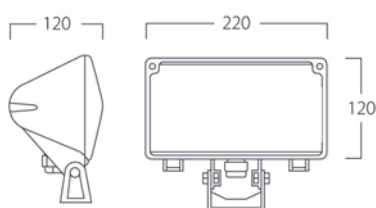

LED CHARACTERISTICS

TECHNICAL DETAIL

| Part Number | Description | Replaces | Weight (kg) | No. Per 10A Breaker | Inrush Current (A) | Circuit Watts (W) | Board Lumens | Luminaire Lumens | LI/cW |
|-------------|-------------------|------------|-------------|---------------------|--------------------|-------------------|--------------|------------------|-------|
| H4LB32705K | 10W LED Signlight | 1 x 26W PL | 0.87 | 100 | 8A 80µs | 10 | 1361 | 1211 | 121.1 |
| H4LW32705K | 10W LED Signlight | 1 x 26W PL | 0.87 | 100 | 8A 80µs | 10 | 1361 | 1211 | 121.1 |

OPTIONS AND ACCESSORIES

- PC Integral Photocell
- PSL400 400mm Sign Arm
- PSL20 BESA Mounting Kit
- 3K 3000K Colour Temperature
- 5K 5000K Colour Temperature

DIMENSIONS

PHOTOMETRIC

HYDRALED4 KEY FEATURES

IP65 rated body