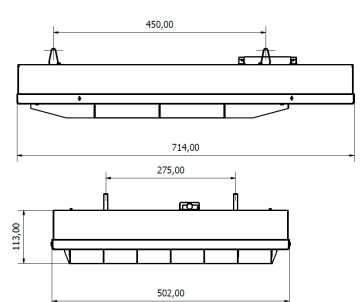

KEY FEATURES

180W

OPTIONS AND ACCESSORIES

- **EM** Integral Emergency (4W)
- **EMST** Integral Emergency Self Test (4W)
- **CF** Corridor Function
- **MWH** Remote Programmable Microwave
- **DD** SwitchDIM/DALI
- **WL** Wireless Control System
- **WLEM** Wireless Monitored Emergency
- **PIR** Programmable PIR
- **PIRW** Long Range PIR
- **IP65** IP65 Version (Raw Stainless Steel)
- **BKT** Surface/Trunking Mounting Bracket
- **3K** 3000K Colour Temperature
- **5K** 5000K Colour Temperature

PHOTOMETRIC AND DIMENSION