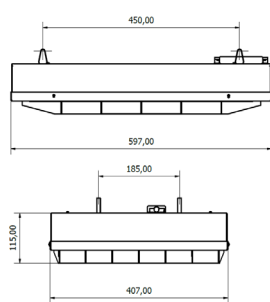

KEY FEATURES

108W

OPTIONS AND ACCESSORIES

- **EM** Integral Emergency (4W)
- **EMST** Integral Emergency Self Test (4W)
- **CF** Corridor Function
- **MWH** Remote Programmable Microwave
- **DD** SwitchDIM/DALI
- **WL** Wireless Control System
- **WLEM** Wireless Monitored Emergency
- **PIR** Programmable PIR
- **PIRW** Long Range PIR
- **IP65** IP65 Version (Raw Stainless Steel)
- **BKT** Surface/Trunking Mounting Bracket
- **3K** 3000K Colour Temperature
- **5K** 5000K Colour Temperature

PHOTOMETRIC AND DIMENSION