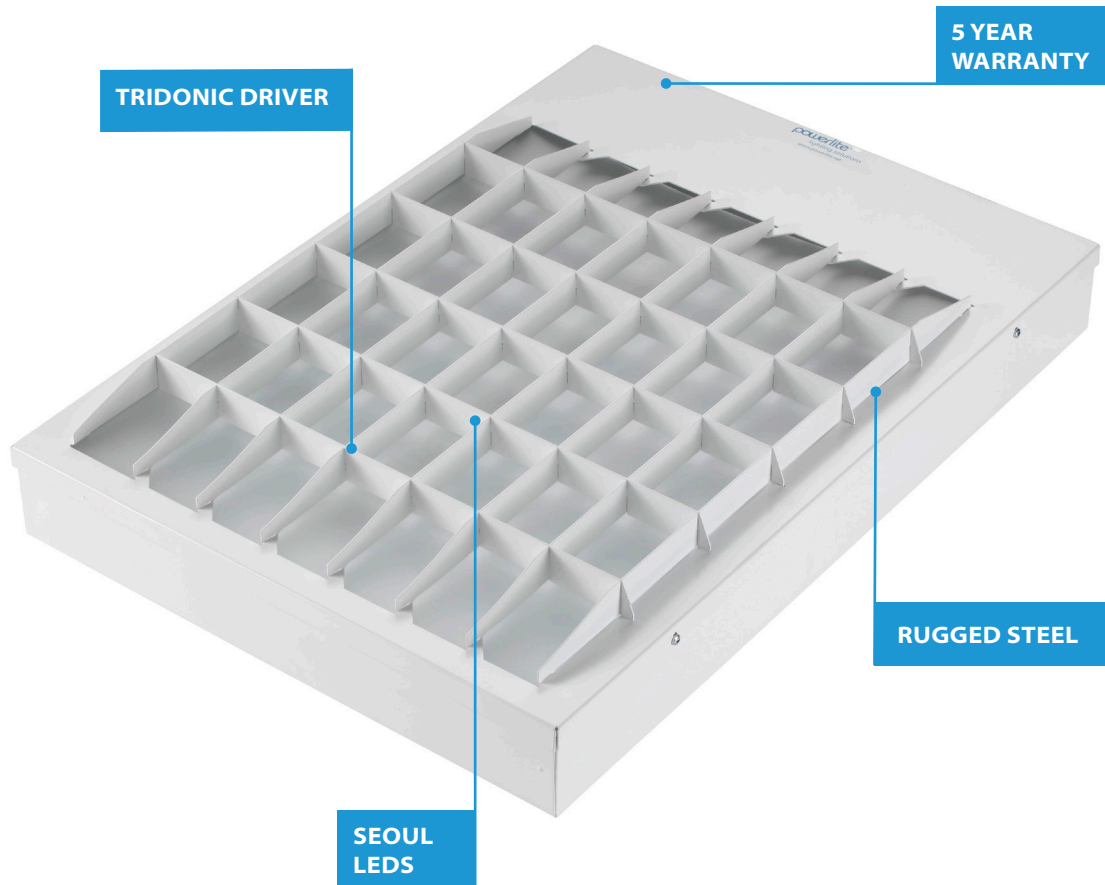

KEY FEATURES

72W