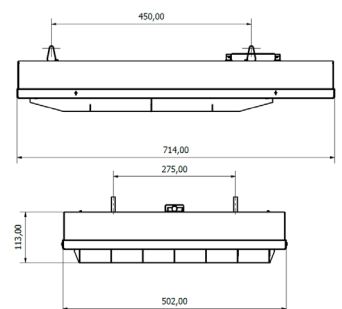

TECHNICAL DETAILS

Part Number	Description	Replaces	Weight (kg)	No. Per 10A	Inrush Current (A)	Circuit Watts	Board Lumens	Luminaire Lumens	LI/cW
IMPACT-X-SP-72-LED-4K-HE	52W LED Lowbay	150W SON/MH	4.8	6	50A 200µs	52	9093	6950	139.0
IMPACT-X-SP-108-LED-4K-HE	83W LED Lowbay	250W SON/MH	5.3	7	59A 176µs	83	14514	11611	139.0
IMPACT-X-SP-144-LED-4K-HE	103W LED Lowbay	250W/400 SON/MH	5.7	7	59A 176µs	103	18012	14409	139.0
IMPACT-X-SP-180-LED-4K-HE	128W LED Lowbay	400W SON	5.8	7	59A 176µs	128	22383	17906	139.0
IMPACT-X-SP-210-LED-4K-HE	152W LED Lowbay	600W MH	6.1	3	108A 176µs	152	26580	21264	139.0

PHOTOMETRIC AND DIMENSION

210W