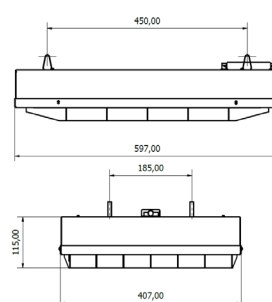

KEY FEATURES

144W

OPTIONS AND ACCESSORIES

- **EM** Integral Emergency (4W)
- **EMST** Integral Emergency Self Test (4W)
- **CF** Corridor Function
- **MWH** Remote Programmable Microwave
- **DD** SwitchDIM/DALI
- **WL** Wireless Control System
- **WLEM** Wireless Monitored Emergency
- **PIR** Programmable PIR
- **PIRW** Long Range PIR
- **IP65** IP65 Version (Raw Stainless Steel)
- **BKT** Surface/Trunking Mounting Bracket
- **3K** 3000K Colour Temperature
- **5K** 5000K Colour Temperature

PHOTOMETRIC AND DIMENSION