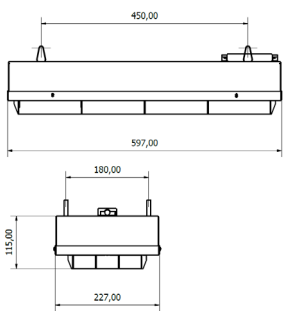

KEY FEATURES

72W