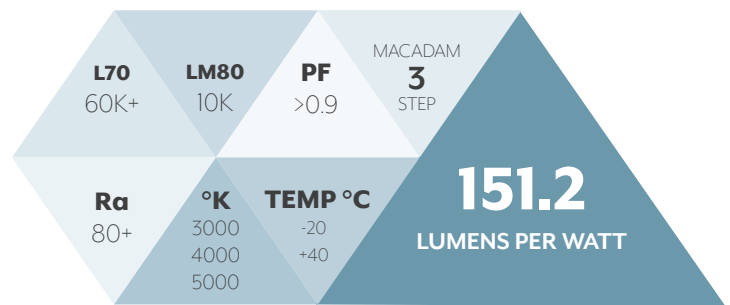

# MICROPRISM

- LED
- IP20
- T5  
EQUIVALENT
- 5  
YEAR  
WARRANTY

Feature luminaire for office ceilings. Graded light output to side panels. 65° cut-off central diffuser section.

## TECHNICAL DETAIL

Part Number	Description	Replaces	Weight (kg)	No. Per 10A Breaker	Inrush Current (A)	Circuit Watts (W)	Board Lumens	Luminaire Lumens	LI/cW
PRISM-27-LED-4K	27W 600 x 600 Lay-in Indirect Panel	1 x 55W PL	4.60	50	5A 36µs	27	4083	3062	113.4
PRISM-40-LED-4K	40W 600 x 600 Lay-in Indirect Panel	2 x 40W PL	4.60	35	5A 50µs	40	5925	4446	111.1