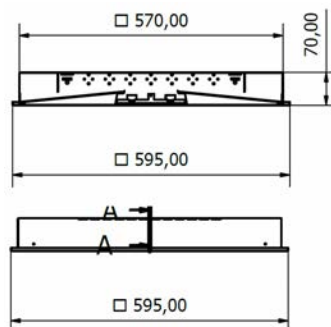

## TECHNICAL DETAIL

Part Number	Description	Replaces	Weight (kg)	No. Per 10A Breaker	Inrush Current (A)	Circuit Watts (W)	Board Lumens	Luminaire Lumens	LI/cW
PRISM-27-LED-4K	27W 600 x 600 Lay-in Indirect Panel	1 x 55W PL	4.60	50	5A 36µs	27	4083	3062	113.4
PRISM-40-LED-4K	40W 600 x 600 Lay-in Indirect Panel	2 x 40W PL	4.60	35	5A 50µs	40	5925	4446	111.1

## DIMENSIONS